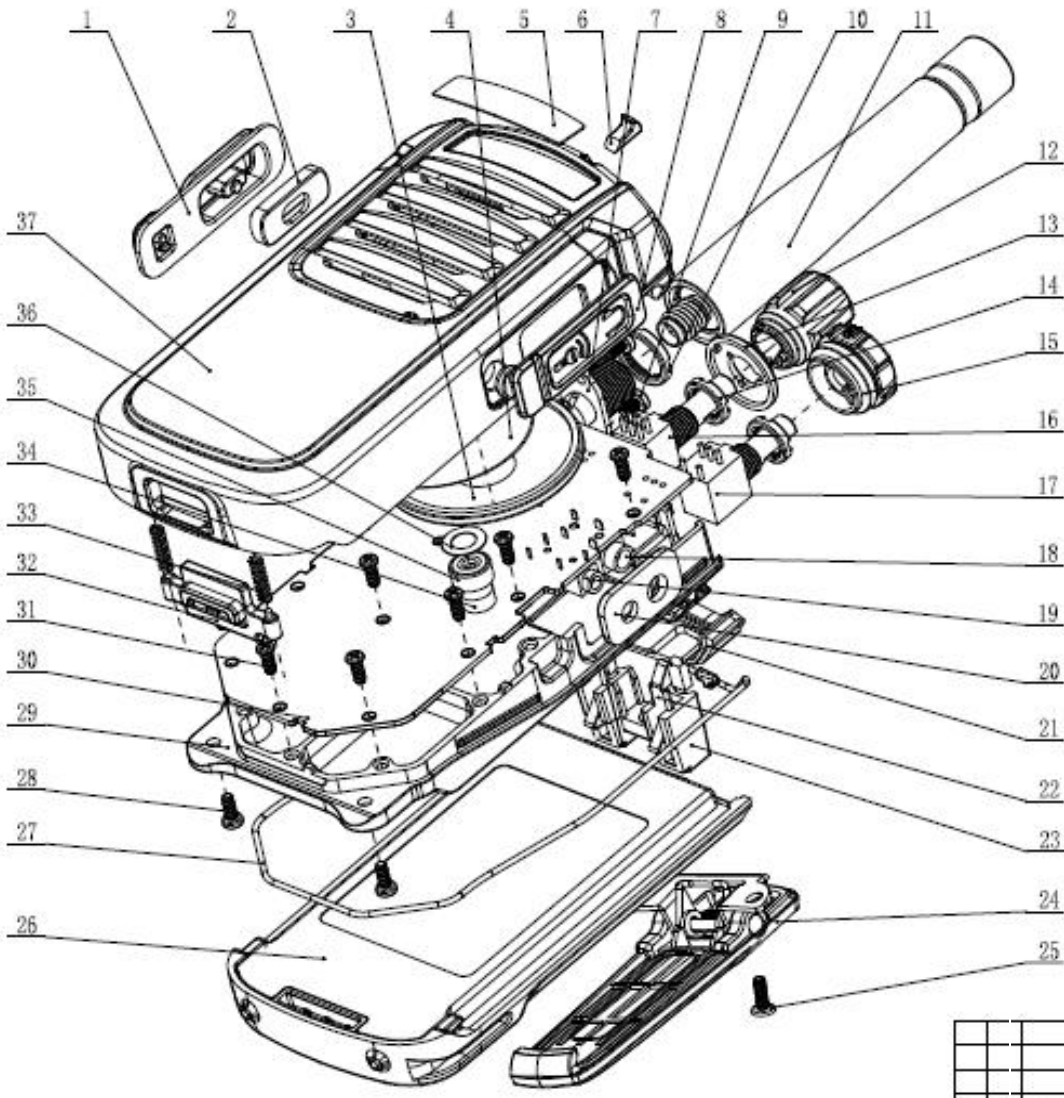

**Exploded View&Parts List for TS-3000**

No	P/N	Name	Qty.
1	7000102001609	Housing	1
2	7000301011409	PTT Inner	1
3	7010101010209	PTT Silical Gel key	1
4	5070368202600	Name Plate	1
5	7052090135100	Antenna Pedestal Nut	1
6	6011014047199	Antenna	1
7	7052090020100	Channel Selector Nut	1
8	7000101022909	Channel Slector Knob	1

9	7000201000109	Light pipe	1
10	7000101023009	Volume Control Knob	1
11	7052090020110	Volume Control Nut	1
12	7000401003809	Accessories Cover	1
13	8113020010000	MIC	1
14	7010101006809	Mic Set	1
15	7100700600000	Momentary Contact Switch	3
16	7051020040100	Screw ST2*4	10
17	7070400400009	Speaker Cloth	1
18	8113010150000	Speaker	1
19	9310368300019	Mainboard	1
20	7100300200000	Channel Selector	1
21	7100200300009	Volume Control	1
22	8215050043020	2.5 Jack	1
23	8215050053010	3.5 jack	1
24	7020402009009	Battery Connector	1
25	7000301010909	Battery Connector Pad	1
26	7010101010409	Battery Connector Waterproof Ring	1
27	7051025030100	Antenna Pedestal Screw 2.5*3	2
28	7110120020009	Antenna Pedestal	1
29	7030103019009	Aluminum Detonator	1
30	7051020040100	Screw PM2*4	2
31	7071100100009	Cooler Pad	1
32	7000301010809	Earphone Pad	1
33	7051020060110	Screw PM2*8	2
34	7000101022809	Rear Cover	1
35	7000501000809	Battery Latch	1
36	7040501020009	Battery Latch Spring	1
37	6021130001009	Battery	1
38	6051013000009	Belt clip	1
39	7051025090100	Belt clip screw	2

<b>Exploded View&amp;Parts List for TS-2000</b>			
No	P/N	Name	Qty.
1	7010101009909	PTT Silical Gel Key	1
2	7000301010409	PTT Key Inner	1
3	8113010000000	Speaker	1
4	7070402100009	Speaker Net	1
5	5070081204100	Name Plate	1
6	7000601005809	Light Pipe	1
7	7110120190000	Antenna Pedestal	1
8	7000401003009	Accessories Cover	1
9	7051020040100	Screw M2.0*4.0	2
11	6011014047179	Antenna	1
12	7000101021009	Channel selector knob	1
13	7000102000809	Channel selector pedestal	1
14	7052090020100	Volume switch nut	1
15	7000101020609	Volume switch knob	1